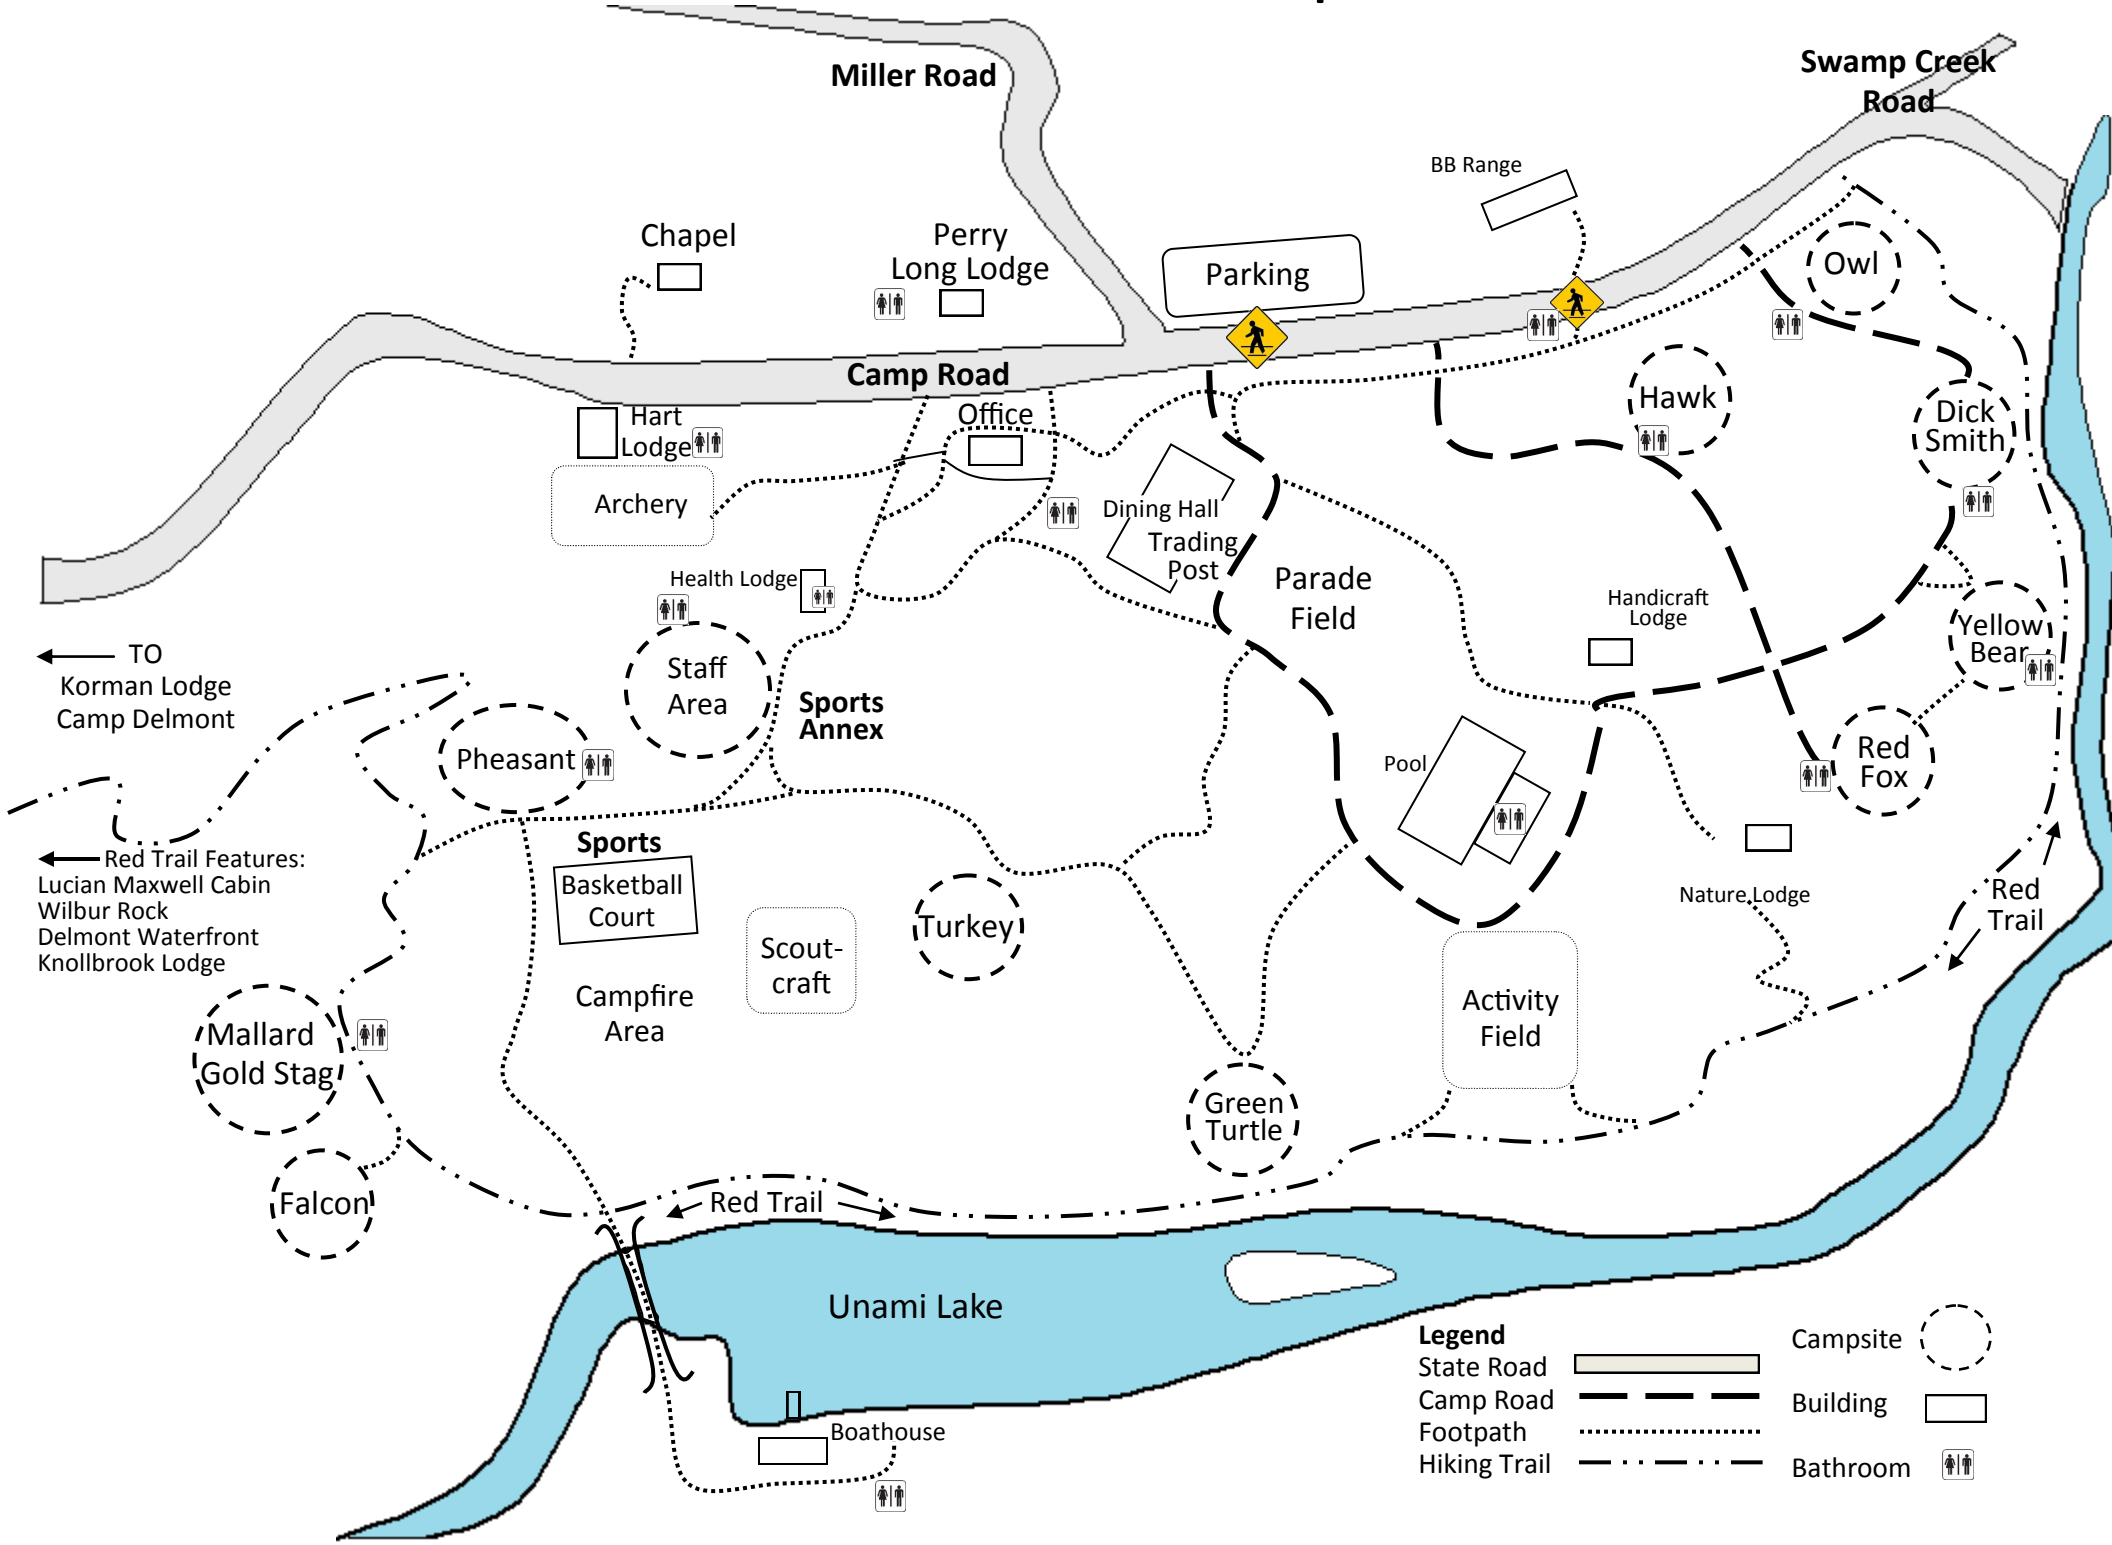

Cub Adventures at Camp Hart

← TO
Korman Lodge
Camp Delmont

← Red Trail Features:
Lucian Maxwell Cabin
Wilbur Rock
Delmont Waterfront
Knollbrook Lodge

- Legend**
- State Road 
 - Camp Road 
 - Footpath 
 - Hiking Trail 
 - Campsite 
 - Building 
 - Bathroom 