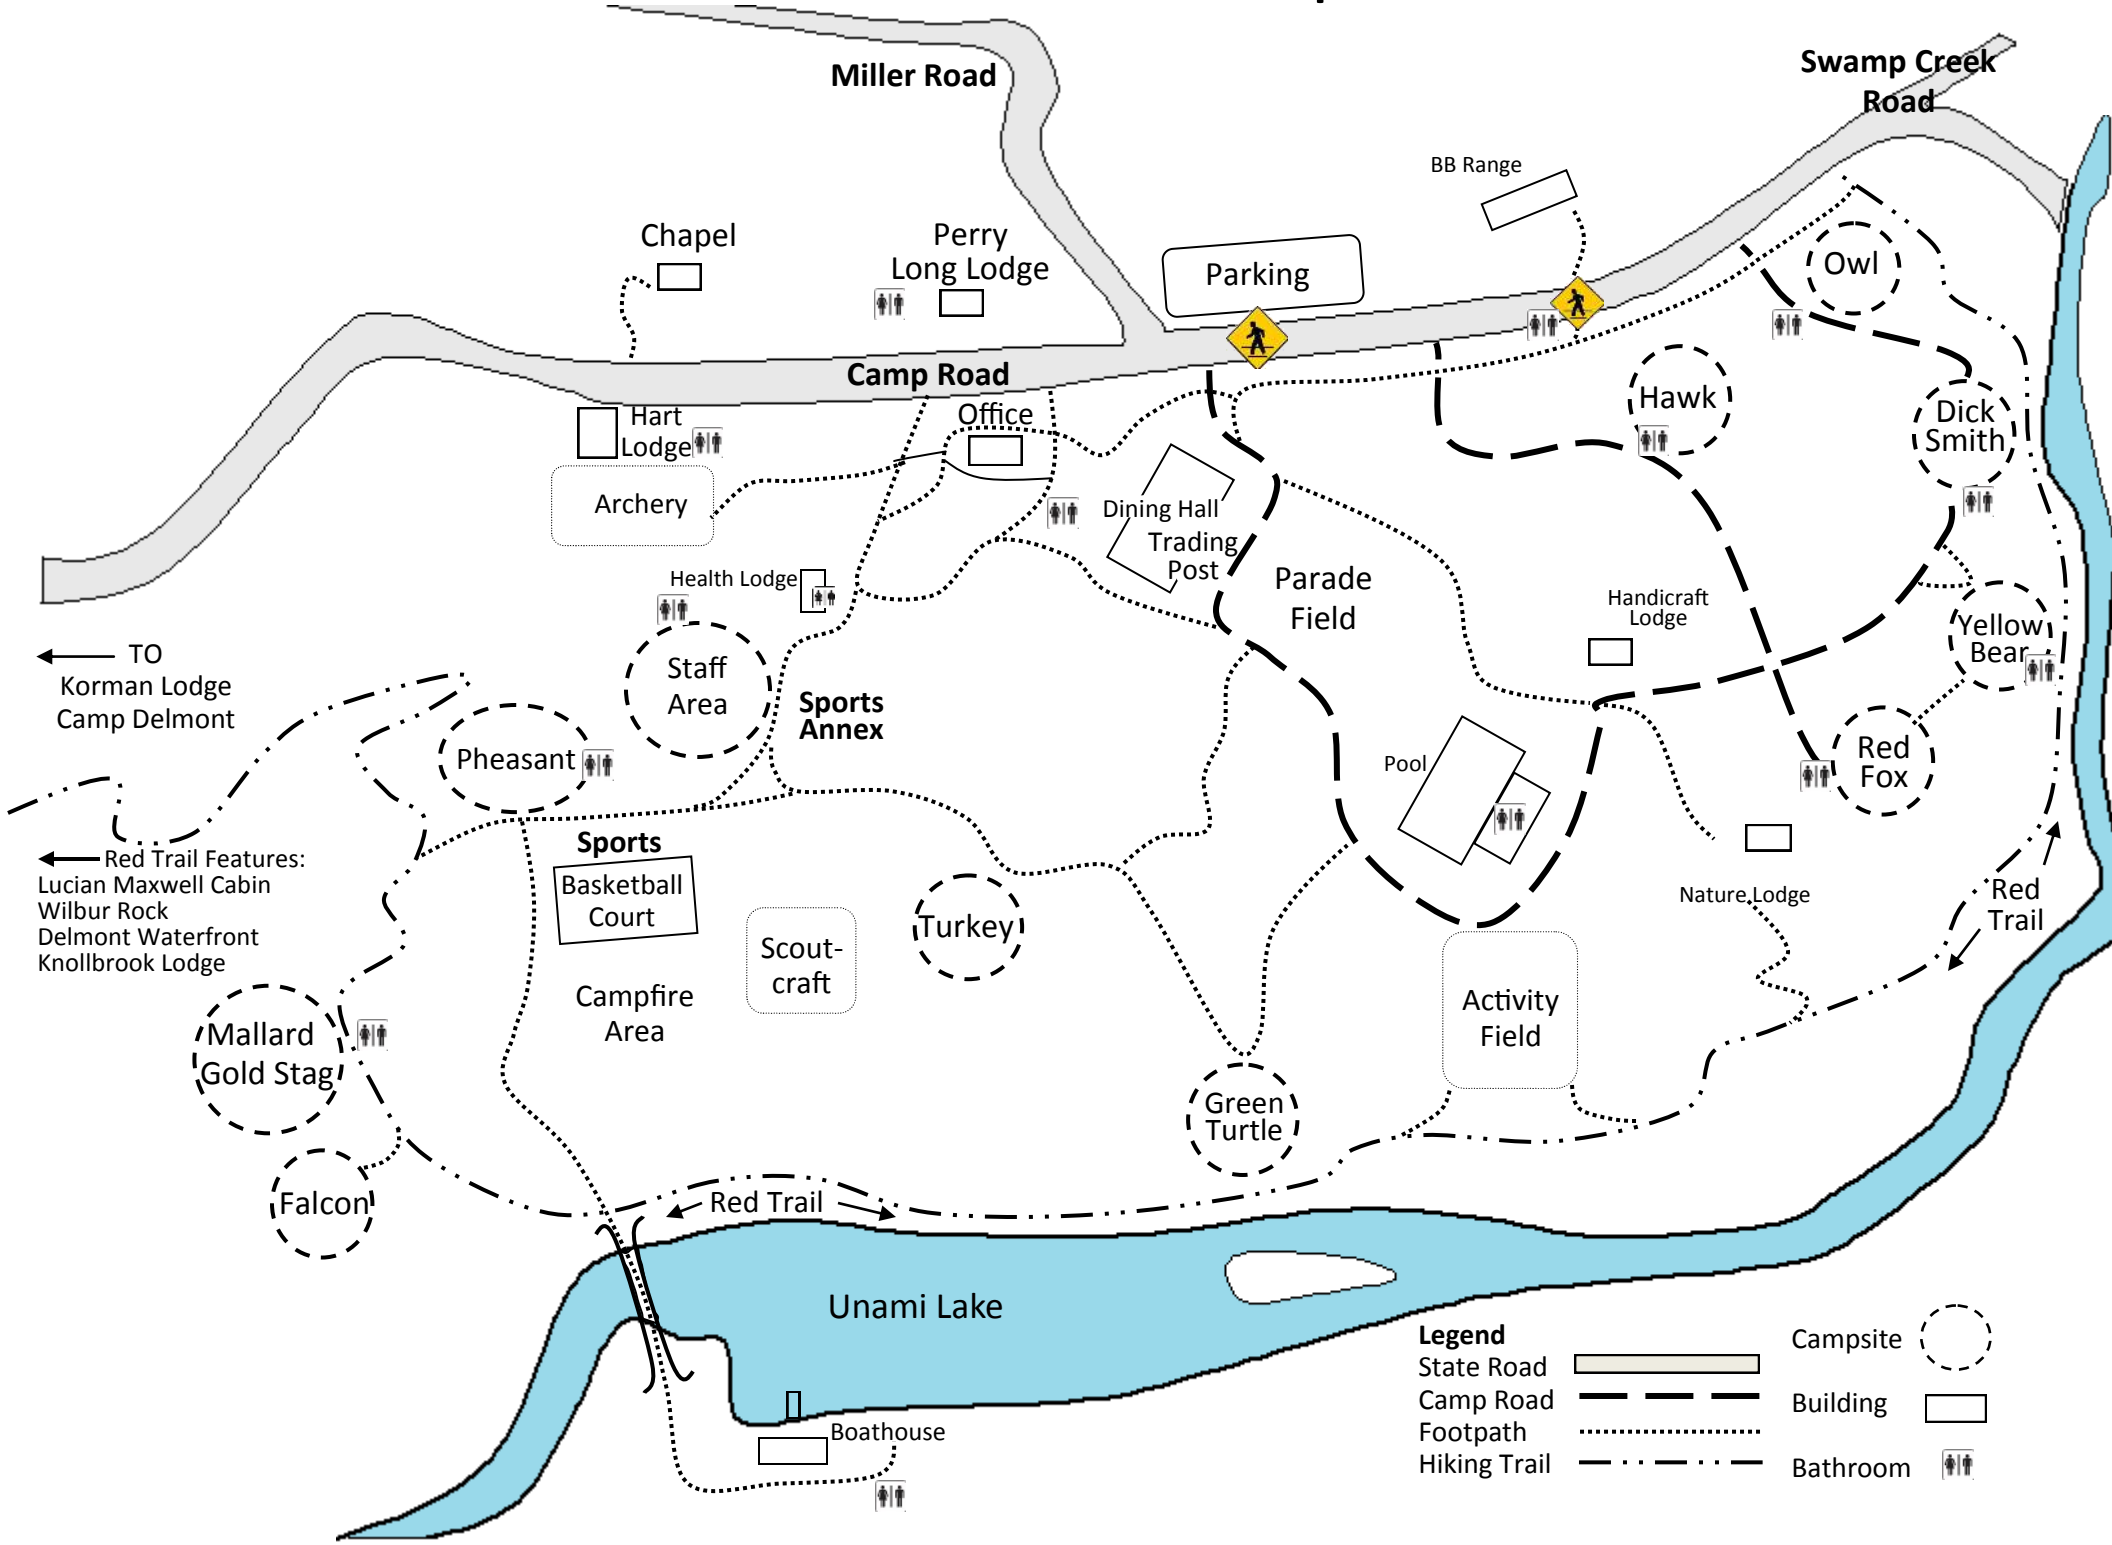

Cub Adventures at Camp Hart

← TO
Korman Lodge
Camp Delmont

← Red Trail Features:
Lucian Maxwell Cabin
Wilbur Rock
Delmont Waterfront
Knollbrook Lodge

- Legend**
- State Road
 - Camp Road
 - Footpath
 - Hiking Trail
 - Campsite
 - Building
 - Bathroom